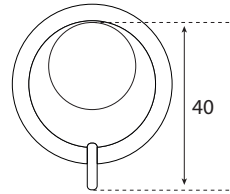

# 19mm METAL POLES

All dimensions in millimetres unless stated

## POLE PACK SIZES

- 1.5m/59" Pole Pack (2 brackets, 2 finials, pole, 16 rings, screws)
- 2.0m/78" Pole Pack (2 brackets, 2 finials, pole, 20 rings, screws)
- 2.4m/94" Pole Pack (3 brackets, 2 finials, pole, 24 rings, screws)
- 3.0m/118" Pole Pack (3 brackets, 2 finials, 2 poles, 30 rings, screws)
- 4.0m/157" Pole Pack (3 brackets, 2 finials, 2 poles, 40 rings, screws)

Maximum single pole length 2.4m span.  
Without central bracket 2.0m