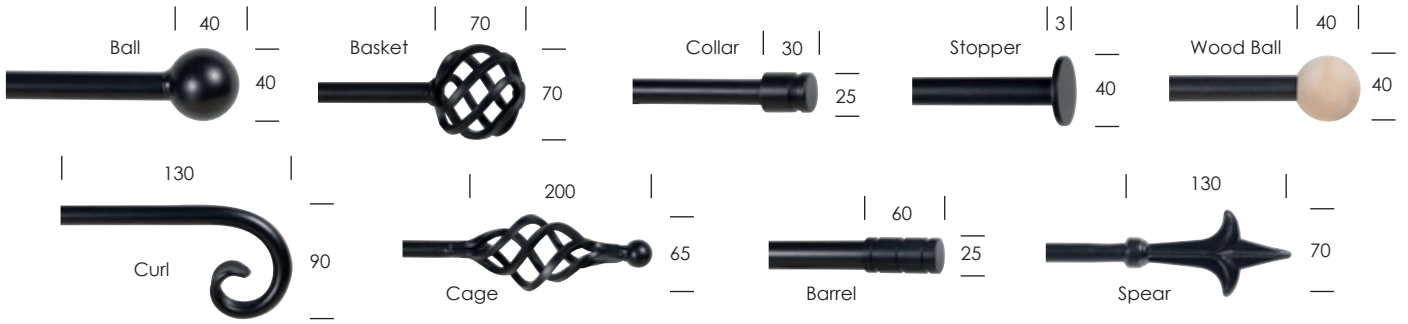

# 19mm METAL POLES

All dimensions in millimetres unless stated

## POLE PACK SIZES

- 1.5m/59" Pole Pack (2 brackets, 2 finials, pole, 16 rings, screws)
- 2.0m/78" Pole Pack (2 brackets, 2 finials, pole, 20 rings, screws)
- 2.4m/94" Pole Pack (3 brackets, 2 finials, pole, 24 rings, screws)
- 3.0m/118" Pole Pack (3 brackets, 2 finials, 2 poles, 30 rings, screws)
- 4.0m/157" Pole Pack (3 brackets, 2 finials, 2 poles, 40 rings, screws)

Maximum single pole length 2.4m span.  
Without central bracket 2.0m