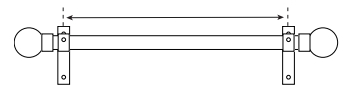

# 19mm METAL POLES

All dimensions in millimetres unless stated

## POLE PACK SIZES

- 1.5m/59" Pole Pack (2 brackets, 2 finials, pole, 16 rings, screws)
- 2.0m/78" Pole Pack (2 brackets, 2 finials, pole, 20 rings, screws)
- 2.4m/94" Pole Pack (3 brackets, 2 finials, pole, 24 rings, screws)
- 3.0m/118" Pole Pack (3 brackets, 2 finials, 2 poles, 30 rings, screws)
- 4.0m/157" Pole Pack (3 brackets, 2 finials, 2 poles, 40 rings, screws)

Maximum single pole length 2.4m span.  
Without central bracket 2.0m