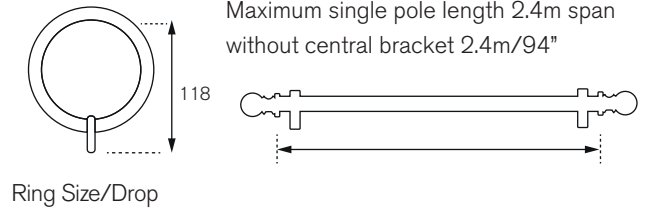

# 63MM WOODEN POLES

All dimensions in millimetres unless otherwise stated

## POLE PACKS

- 1.2m/47" pack (pole, 2 brackets, 2 finials, 12 rings, screws)
- 1.5m/59" pack (pole, 2 brackets, 2 finials, 16 rings, screws)
- 1.8m/71" pack (pole, 2 brackets, 2 finials, 18 rings, screws)
- 2.4m/94" pack (pole, 2 brackets, 2 finials, 24 rings, screws)
- 3.0m/118" pack (2 poles, 3 brackets, 2 finials, 30 rings, screws)
- 3.6m/142" pack (2 poles, 3 brackets, 2 finials, 36 rings, screws)
- 4.8m/189" pack (2 poles, 3 brackets, 2 finials, 48 rings, screws)

## POLE PACK LENGTH

Maximum single pole length 2.4m span without central bracket 2.4m/94"