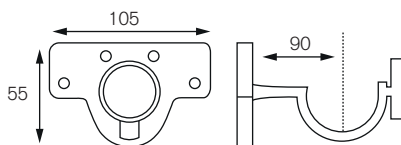

Chrome / Brass Centre Bracket