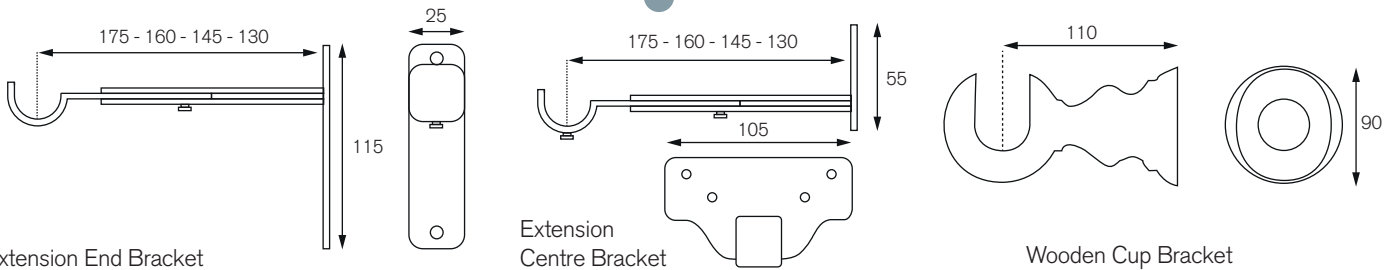

## POLE PACKS

- 1.2m/47" pack (pole, 2 brackets, 2 finials, 12 rings, screws)
- 1.5m/59" pack (pole, 2 brackets, 2 finials, 16 rings, screws)
- 1.8m/71" pack (pole, 2 brackets, 2 finials, 18 rings, screws)
- 2.4m/94" pack (pole, 2 brackets, 2 finials, 24 rings, screws)
- 3.0m/118" pack (2 poles, 3 brackets, 2 finials, 30 rings, screws)
- 3.6m/142" pack (2 poles, 3 brackets, 2 finials, 36 rings, screws)
- 4.8m/189" pack (2 poles, 3 brackets, 2 finials, 48 rings, screws)

## BRACKETS

Standard Pole End Bracket

Standard Pole Centre Bracket

Adjustable Loop End Bracket

Adjustable Loop Centre Bracket

Extension End Bracket

Extension Centre Bracket

Wooden Cup Bracket