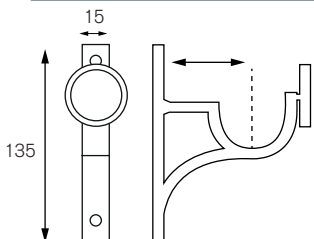

Chrome / Brass End Bracket