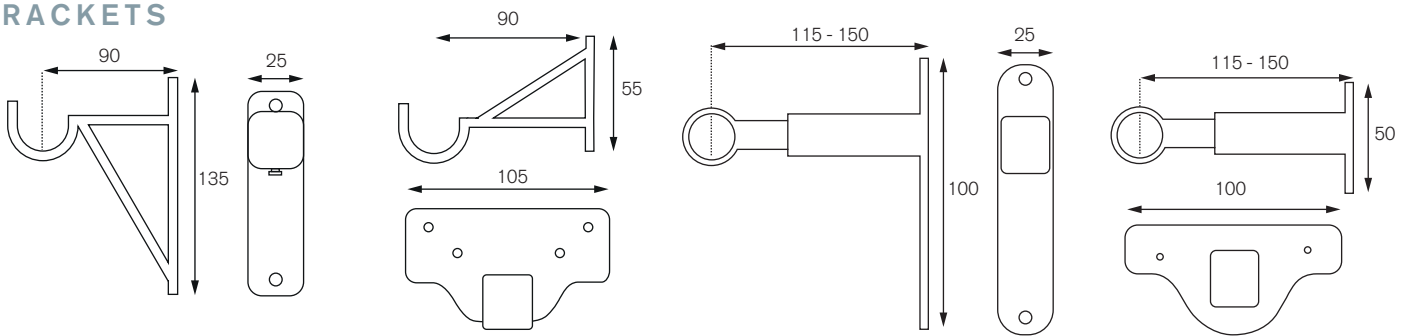

Standard Pole Centre Bracket

Adjustable Loop End Bracket

Adjustable Loop Centre Bracket

BRACKETS

Standard Pole End Bracket