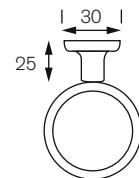

Wooden Cup Bracket

Metal Ceiling Fix Bracket