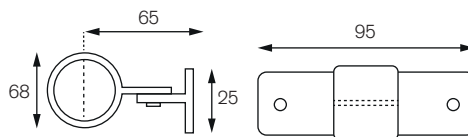

Ceiling Fix Bracket