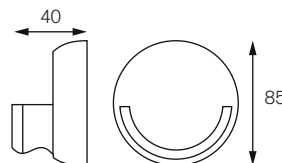

Wooden Recess Bracket