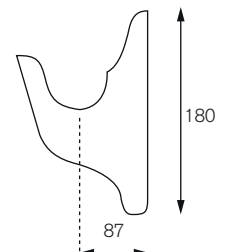

Flat Wooden Bracket