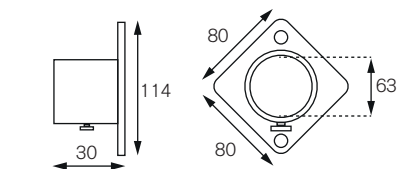

## POLE PACKS

- 1.2m/47" pack (pole, 2 brackets, 2 finials, 12 rings, screws)
- 1.5m/59" pack (pole, 2 brackets, 2 finials, 16 rings, screws)
- 1.8m/71" pack (pole, 2 brackets, 2 finials, 18 rings, screws)
- 2.4m/94" pack (pole, 2 brackets, 2 finials, 24 rings, screws)
- 3.0m/118" pack (2 poles, 3 brackets, 2 finials, 30 rings, screws)
- 3.6m/142" pack (2 poles, 3 brackets, 2 finials, 36 rings, screws)
- 4.8m/189" pack (2 poles, 3 brackets, 2 finials, 48 rings, screws)

## POLE PACK LENGTH

Maximum single pole length 2.4m span without central bracket 2.4m/94"

## BRACKETS

Standard Pole End Bracket

Standard Pole Centre Bracket

Adjustable Loop End Bracket

Adjustable Loop Centre Bracket

Extension End Bracket

Extension Centre Bracket

Wooden Cup Bracket