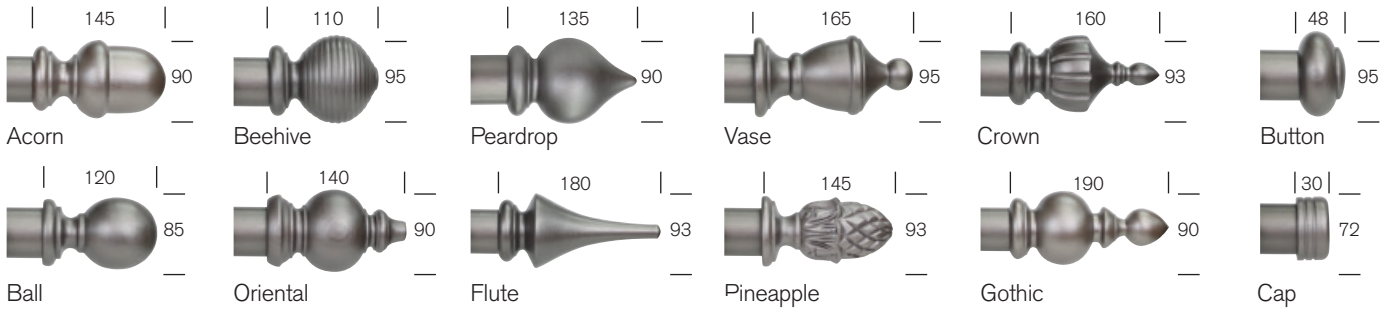

# 63MM WOODEN POLES

All dimensions in millimetres unless otherwise stated

## FINIALS

## POLE PACKS

- 1.2m/47" pack (pole, 2 brackets, 2 finials, 12 rings, screws)
- 1.5m/59" pack (pole, 2 brackets, 2 finials, 16 rings, screws)
- 1.8m/71" pack (pole, 2 brackets, 2 finials, 18 rings, screws)
- 2.4m/94" pack (pole, 2 brackets, 2 finials, 24 rings, screws)
- 3.0m/118" pack (2 poles, 3 brackets, 2 finials, 30 rings, screws)
- 3.6m/142" pack (2 poles, 3 brackets, 2 finials, 36 rings, screws)
- 4.8m/189" pack (2 poles, 3 brackets, 2 finials, 48 rings, screws)

## POLE PACK LENGTH

Maximum single pole length 2.4m span without central bracket 2.4m/94"