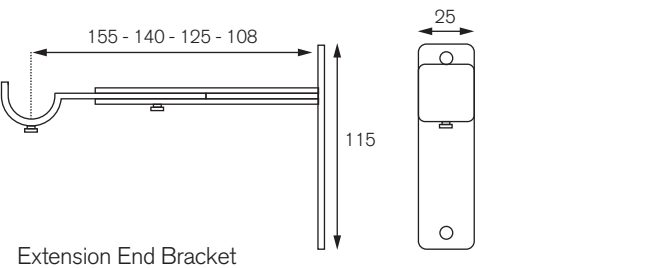

32MM METAL POLES

All dimensions in millimetres unless otherwise stated

FINIALS

POLE PACKS

- 1.5m/59" Pole Pack (2 brackets, 2 finials, pole, 16 rings, screws)
- 2.0m/78" Pole Pack (2 brackets, 2 finials, pole, 20 rings, screws)
- 2.4m/94" Pole Pack (2 brackets, 2 finials, pole, 24 rings, screws)
- 3.0m/118" Pole Pack (3 brackets, 2 finials, 2 poles, 30 rings, screws)
- 4.0m/157" Pole Pack (3 brackets, 2 finials, 2 poles, 40 rings, screws)
- 4.8m/189" Pole Pack (3 brackets, 2 finials, 2 poles, 48 rings, screws)

POLE PACK LENGTH

Maximum single pole length/span without central bracket 2.4m/94"

BRACKETS

32/19 Double Centre Bracket

Adjustable Loop Centre Bracket