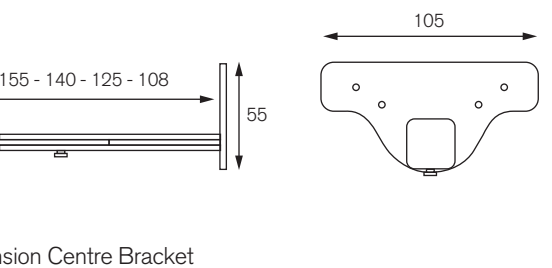

32MM METAL POLES

All dimensions in millimetres unless otherwise stated

FINIALS

POLE PACKS

- 1.5m/59" Pole Pack (2 brackets, 2 finials, pole, 16 rings, screws)
- 2.0m/78" Pole Pack (2 brackets, 2 finials, pole, 20 rings, screws)
- 2.4m/94" Pole Pack (2 brackets, 2 finials, pole, 24 rings, screws)
- 3.0m/118" Pole Pack (3 brackets, 2 finials, 2 poles, 30 rings, screws)
- 4.0m/157" Pole Pack (3 brackets, 2 finials, 2 poles, 40 rings, screws)
- 4.8m/189" Pole Pack (3 brackets, 2 finials, 2 poles, 48 rings, screws)

POLE PACK LENGTH

Maximum single pole length/span without central bracket 2.4m/94"

BRACKETS

32/19 Double Centre Bracket

Adjustable Loop Centre Bracket