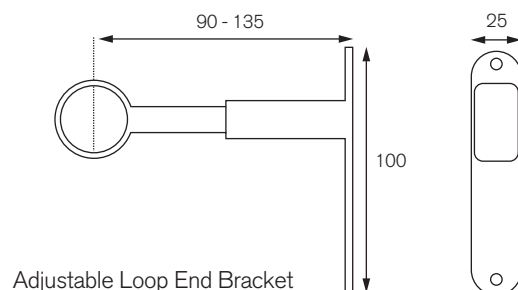

32MM METAL POLES

All dimensions in millimetres unless otherwise stated

FINIALS

POLE PACKS

- 1.5m/59" Pole Pack (2 brackets, 2 finials, pole, 16 rings, screws)
- 2.0m/78" Pole Pack (2 brackets, 2 finials, pole, 20 rings, screws)
- 2.4m/94" Pole Pack (2 brackets, 2 finials, pole, 24 rings, screws)
- 3.0m/118" Pole Pack (3 brackets, 2 finials, 2 poles, 30 rings, screws)
- 4.0m/157" Pole Pack (3 brackets, 2 finials, 2 poles, 40 rings, screws)
- 4.8m/189" Pole Pack (3 brackets, 2 finials, 2 poles, 48 rings, screws)

POLE PACK LENGTH

Maximum single pole length/span without central bracket 2.4m/94"

BRACKETS

32/19 Double Centre Bracket

Adjustable Loop Centre Bracket