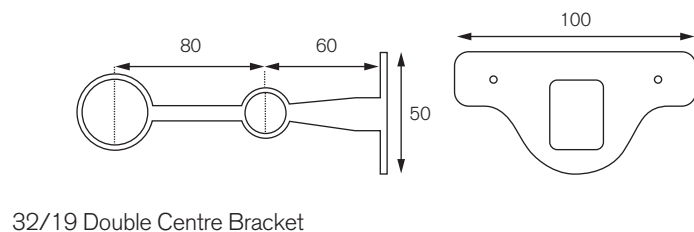

32MM METAL POLES

All dimensions in millimetres unless otherwise stated

FINIALS

POLE PACKS

- 1.5m/59" Pole Pack (2 brackets, 2 finials, pole, 16 rings, screws)
- 2.0m/78" Pole Pack (2 brackets, 2 finials, pole, 20 rings, screws)
- 2.4m/94" Pole Pack (2 brackets, 2 finials, pole, 24 rings, screws)
- 3.0m/118" Pole Pack (3 brackets, 2 finials, 2 poles, 30 rings, screws)
- 4.0m/157" Pole Pack (3 brackets, 2 finials, 2 poles, 40 rings, screws)
- 4.8m/189" Pole Pack (3 brackets, 2 finials, 2 poles, 48 rings, screws)

POLE PACK LENGTH

Maximum single pole length/span without central bracket 2.4m/94"

BRACKETS

32/19 Double Centre Bracket

Adjustable Loop Centre Bracket