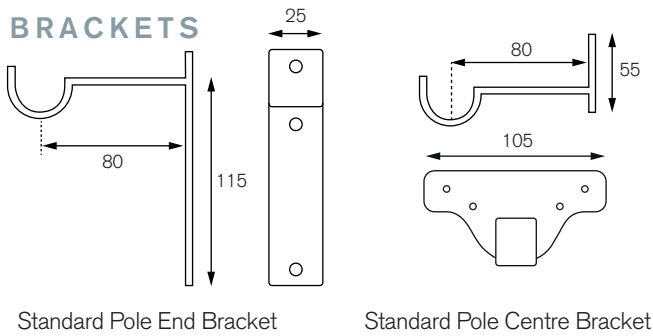

32MM METAL POLES

All dimensions in millimetres unless otherwise stated

FINIALS

POLE PACKS

- 1.5m/59" Pole Pack (2 brackets, 2 finials, pole, 16 rings, screws)
- 2.0m/78" Pole Pack (2 brackets, 2 finials, pole, 20 rings, screws)
- 2.4m/94" Pole Pack (2 brackets, 2 finials, pole, 24 rings, screws)
- 3.0m/118" Pole Pack (3 brackets, 2 finials, 2 poles, 30 rings, screws)
- 4.0m/157" Pole Pack (3 brackets, 2 finials, 2 poles, 40 rings, screws)
- 4.8m/189" Pole Pack (3 brackets, 2 finials, 2 poles, 48 rings, screws)

POLE PACK LENGTH

Maximum single pole length/span without central bracket 2.4m/94"

BRACKETS

32/19 Double Centre Bracket

Adjustable Loop Centre Bracket