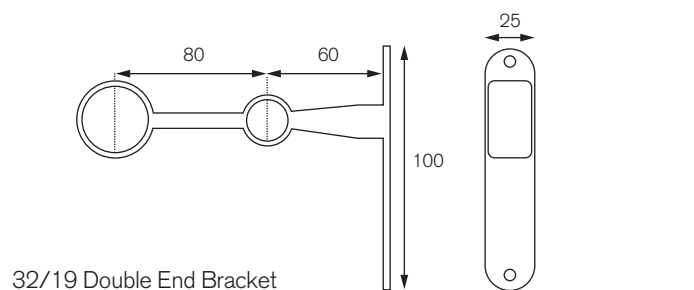

32MM METAL POLES

All dimensions in millimetres unless otherwise stated

FINIALS

POLE PACKS

- 1.5m/59" Pole Pack (2 brackets, 2 finials, pole, 16 rings, screws)
- 2.0m/78" Pole Pack (2 brackets, 2 finials, pole, 20 rings, screws)
- 2.4m/94" Pole Pack (2 brackets, 2 finials, pole, 24 rings, screws)
- 3.0m/118" Pole Pack (3 brackets, 2 finials, 2 poles, 30 rings, screws)
- 4.0m/157" Pole Pack (3 brackets, 2 finials, 2 poles, 40 rings, screws)
- 4.8m/189" Pole Pack (3 brackets, 2 finials, 2 poles, 48 rings, screws)

POLE PACK LENGTH

Maximum single pole length/span without central bracket 2.4m/94"

BRACKETS

32/19 Double Centre Bracket

Adjustable Loop Centre Bracket