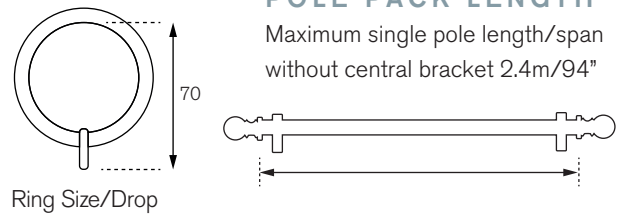

32MM METAL POLES

All dimensions in millimetres unless otherwise stated

FINIALS

POLE PACKS

- 1.5m/59" Pole Pack (2 brackets, 2 finials, pole, 16 rings, screws)
- 2.0m/78" Pole Pack (2 brackets, 2 finials, pole, 20 rings, screws)
- 2.4m/94" Pole Pack (2 brackets, 2 finials, pole, 24 rings, screws)
- 3.0m/118" Pole Pack (3 brackets, 2 finials, 2 poles, 30 rings, screws)
- 4.0m/157" Pole Pack (3 brackets, 2 finials, 2 poles, 40 rings, screws)
- 4.8m/189" Pole Pack (3 brackets, 2 finials, 2 poles, 48 rings, screws)

POLE PACK LENGTH

Maximum single pole length/span without central bracket 2.4m/94"

BRACKETS

32/19 Double Centre Bracket

Adjustable Loop Centre Bracket