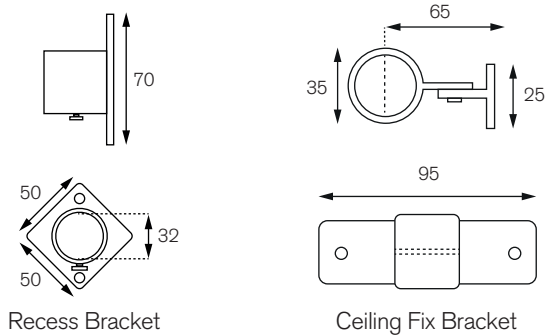

32MM METAL POLES

All dimensions in millimetres unless otherwise stated

FINIALS

POLE PACKS

- 1.5m/59" Pole Pack (2 brackets, 2 finials, pole, 16 rings, screws)
- 2.0m/78" Pole Pack (2 brackets, 2 finials, pole, 20 rings, screws)
- 2.4m/94" Pole Pack (2 brackets, 2 finials, pole, 24 rings, screws)
- 3.0m/118" Pole Pack (3 brackets, 2 finials, 2 poles, 30 rings, screws)
- 4.0m/157" Pole Pack (3 brackets, 2 finials, 2 poles, 40 rings, screws)
- 4.8m/189" Pole Pack (3 brackets, 2 finials, 2 poles, 48 rings, screws)

POLE PACK LENGTH

Maximum single pole length/span without central bracket 2.4m/94"

BRACKETS

32/19 Double Centre Bracket

Adjustable Loop Centre Bracket