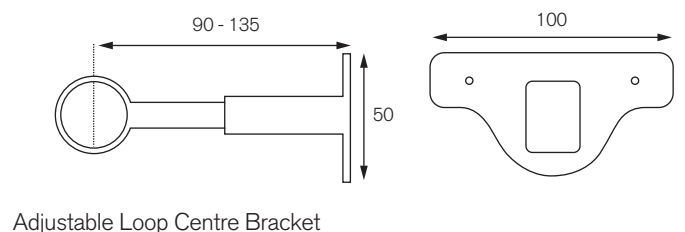

32MM METAL POLES

All dimensions in millimetres unless otherwise stated

FINIALS

POLE PACKS

- 1.5m/59" Pole Pack (2 brackets, 2 finials, pole, 16 rings, screws)
- 2.0m/78" Pole Pack (2 brackets, 2 finials, pole, 20 rings, screws)
- 2.4m/94" Pole Pack (2 brackets, 2 finials, pole, 24 rings, screws)
- 3.0m/118" Pole Pack (3 brackets, 2 finials, 2 poles, 30 rings, screws)
- 4.0m/157" Pole Pack (3 brackets, 2 finials, 2 poles, 40 rings, screws)
- 4.8m/189" Pole Pack (3 brackets, 2 finials, 2 poles, 48 rings, screws)

POLE PACK LENGTH

Maximum single pole length/span without central bracket 2.4m/94"

BRACKETS

32/19 Double Centre Bracket

Adjustable Loop Centre Bracket