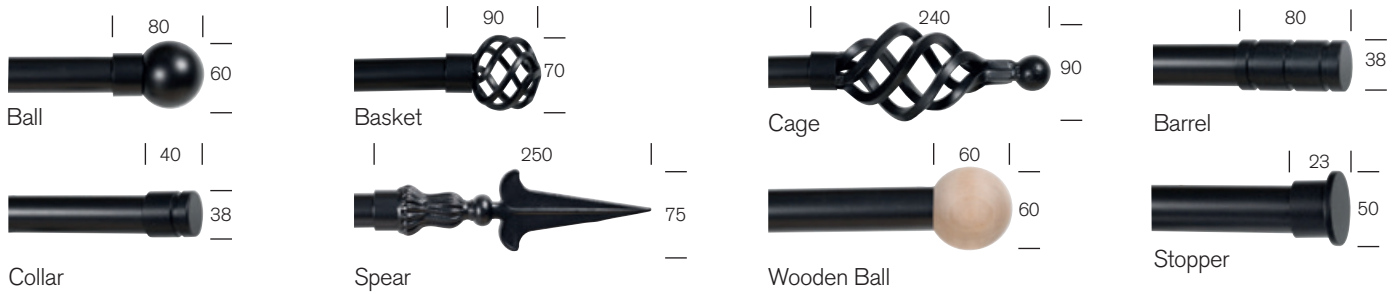

32MM METAL POLES

All dimensions in millimetres unless otherwise stated

FINIALS

POLE PACKS

- 1.5m/59" Pole Pack (2 brackets, 2 finials, pole, 16 rings, screws)
- 2.0m/78" Pole Pack (2 brackets, 2 finials, pole, 20 rings, screws)
- 2.4m/94" Pole Pack (2 brackets, 2 finials, pole, 24 rings, screws)
- 3.0m/118" Pole Pack (3 brackets, 2 finials, 2 poles, 30 rings, screws)
- 4.0m/157" Pole Pack (3 brackets, 2 finials, 2 poles, 40 rings, screws)
- 4.8m/189" Pole Pack (3 brackets, 2 finials, 2 poles, 48 rings, screws)

POLE PACK LENGTH

Maximum single pole length/span without central bracket 2.4m/94"

BRACKETS

32/19 Double Centre Bracket

Adjustable Loop Centre Bracket