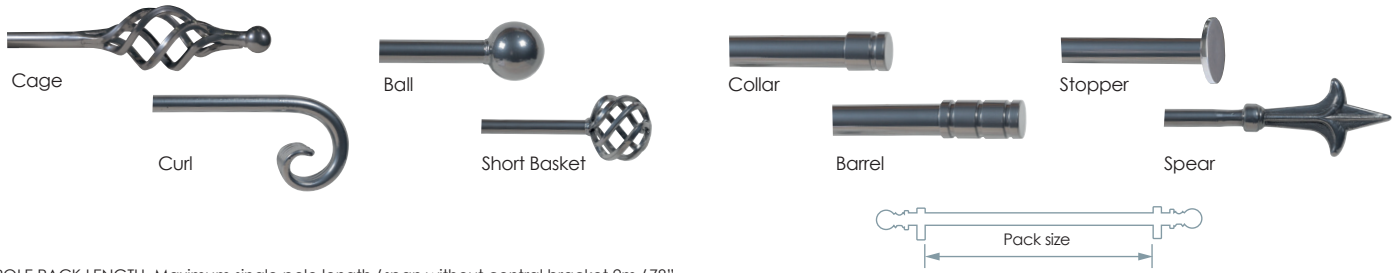

METAL POLES

19MM DIAMETER

POLE PACK LENGTH Maximum single pole length / span without central bracket 2m / 78"

ORDER AS COMPLETE PACKS (£)	Ball / Collar / Stopper Finials	Cage / Basket / Spear Curl / Barrel Finials
1.5m / 59" pole pack (2 brackets, 2 finials, pole, 16 rings, screws)	91.20	115.20
2.0m / 78" pole pack (2 brackets, 2 finials, pole, 20 rings, screws)	105.60	132.00
2.4m / 94" pole pack (3 brackets, 2 finials, pole, 24 rings, screws)	132.00	156.00
3.0m / 118" pole pack (3 brackets, 2 finials, 2 poles, 30 rings, screws)	146.40	170.40
4.0m / 157" pole pack (3 brackets, 2 finials, 2 poles, 40 rings, screws)	168.00	192.00
OR AS SEPARATE COMPONENTS		£
1.5m pole only		28.80
2.0m pole only		36.00
2.4m pole only		48.00
Ball / Collar / Stopper finials each		12.00
Cage / Basket / Spear / Curl / Barrel Finials each		24.00
Standard rings and 'C' rings each		72p
Standard brackets (End & Centre) Ceiling and Recess Brackets each		14.40
Adjustable loop, Extension and Double pole brackets each		24.00