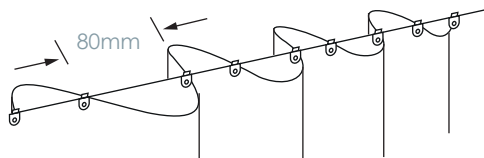

SURF 80

Use surf 80 rather than surf 60 to reduce the curtain stackback
Use 75-110 extension brackets for surf 80

Track length, mm	Single curtain	Pair of curtains
	Number of gliders	Number of gliders
880	12	8
1040	14	8
1200	16	10
1360	18	10
1520	20	12
1680	22	12
1840	24	14
2000	26	14
2160	28	16
2320	30	16
2480	32	18

Track length, mm	Single curtain	Pair of curtains
	Number of gliders	Number of gliders
2640	34	18
2800	36	20
2960	38	20
3120	40	22
3280	42	22
3440	44	24
3600	46	24
3760	48	26
3920	50	26
4080	52	28
4240	54	28
4400	56	30
4560	58	30
4720	60	32
4880	62	32
5040	64	34
5200	66	34
5360	68	36
5520	70	36
5680	72	38
5840	74	38
6000	76	40