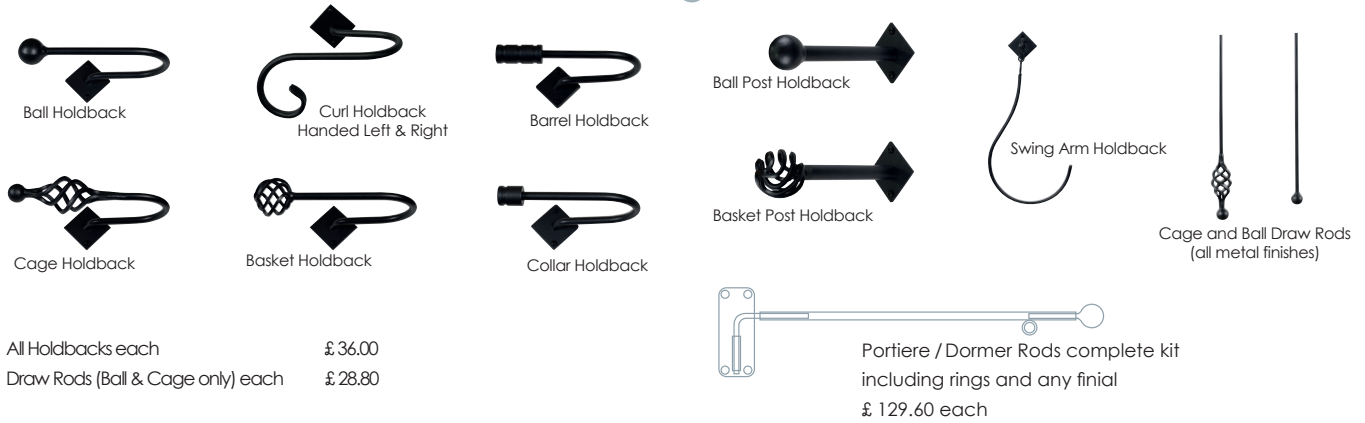

METAL POLE ACCESSORIES

DOUBLE POLE PACKS

19mm / 19mm

			£
1.5m	2 poles	Includes 2 brackets, 32 rings	127.20
2.0m	2 poles	Includes 2 brackets, 40 rings	148.80
2.4m	2 poles	Includes 3 brackets, 48 rings	201.60
3.0m	4 poles	Includes 3 brackets, 60 rings	230.40
4.0m	4 poles	Includes 3 brackets, 80 rings	273.60