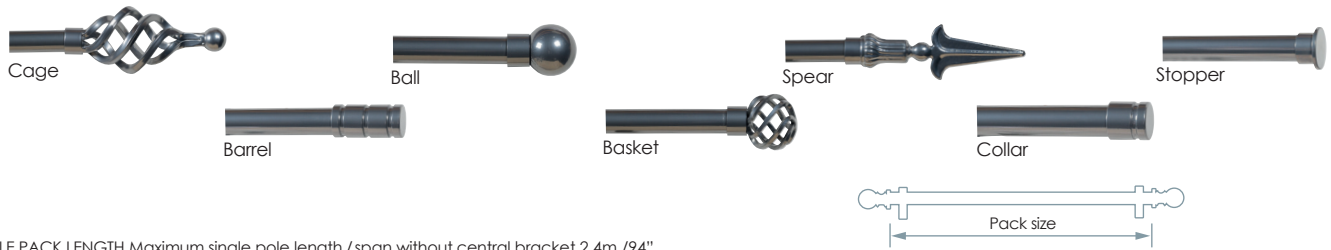

32MM DIAMETER

POLE PACK LENGTH Maximum single pole length / span without central bracket 2.4m / 94"

ORDER AS COMPLETE PACKS (£)	Ball / Collar / Stopper Finials	Cage / Spear / Basket Barrel Finials
1.5m / 59" pole pack (2 brackets, 2 finials, pole, 16 rings, screws)	129.60	168.00
2.0m / 78" pole pack (2 brackets, 2 finials, pole, 20 rings, screws)	146.40	184.80
2.4m / 94" pole pack (2 brackets, 2 finials, pole, 24 rings, screws)	163.20	213.60
3.0m / 118" pole pack (3 brackets, 2 finials, 2 poles, 30 rings, screws)	196.80	242.40
4.0m / 157" pole pack (3 brackets, 2 finials, 2 poles, 40 rings, screws)	240.00	278.40
4.8m / 189" pole pack (3 brackets, 2 finials, 2 poles, 48 rings, screws)	273.60	321.60
OR AS SEPARATE COMPONENTS		£
1.5m / 59" pole only		43.20
2.0m / 78" pole only		55.20
2.4m / 94" pole only		67.20
Single span 3.0m pole (£15 carriage charge applies)		100.80
Ball / Collar / Stopper finials each		19.20
Cage / Basket / Spear / Barrel finials each		38.40
Rings each		1.20
Standard Brackets (End & Centre) Ceiling & Recess Brackets each		14.40
Adjustable Loop, Extension & Double Pole Brackets each		24.00