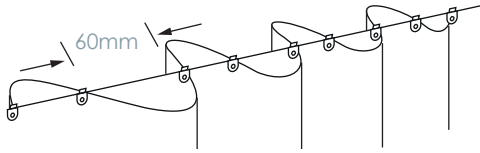

SURF 60

60mm separated glider cord, track length required for single and pair of curtains

Track length, mm	Single	Pair
	Number of gliders	Number of gliders
900	16	10
1020	18	10
1140	20	12
1260	22	12
1380	24	14
1500	26	14
1620	28	16
1740	30	16
1860	32	18
1980	34	18
2100	36	20
2220	38	20
2340	40	22
2460	42	22
2580	44	24

Track length, mm	Single curtains	Pair of curtains
	Number of gliders	Number of gliders
2700	46	24
2820	48	26
2940	50	26
3060	52	28
3180	54	28
3300	56	30
3420	58	30
3520	60	32
3660	62	32
3780	64	34
3900	66	34
4020	68	36
4120	70	36
4260	72	38
4380	74	38
4500	76	40
4620	78	40
4740	80	42
4860	82	42
4980	84	44
5100	86	44
5220	88	46
5340	90	46
5460	92	48
5580	94	48
5700	96	50
5820	98	50
5940	100	52