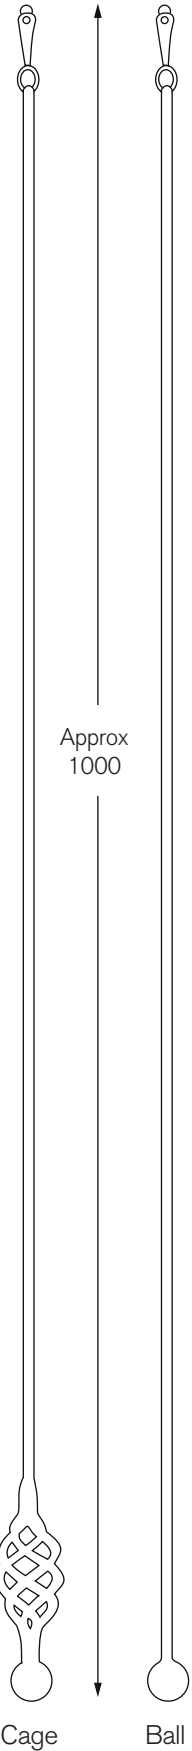

ACCESORIES

All dimensions in millimetres unless otherwise stated

HOLDBACKS

Ball and Basket Post Holdback

Dimensions for all Metal Holdbacks
(available with every finial except Stooper and Spear)

Recess
(only available with
the ball finial)

Swing Arm Holdback

Large Wooden Holdback

Small Wooden Holdback

DRAW RODS

Cage

Ball

PORTIERE RODS

For use over doors and with dormer windows
Hinge plate, pole, finial, rings and 2 x rests