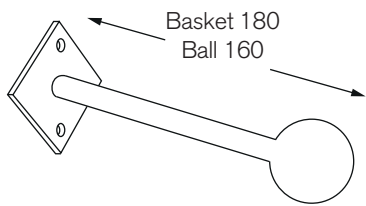

ACCESORIES

All dimensions in millimetres unless otherwise stated

HOLDBACKS

Ball and Basket Post Holdback

Dimensions for all Metal Holdbacks
(available with every finial except Stooper and Spear)

Recess
(only available with
the ball finial)

Swing Arm Holdback

Large Wooden Holdback

Small Wooden Holdback

DRAW RODS

Cage

Ball

PORTIERE RODS

For use over doors and with dormer windows
Hinge plate, pole, finial, rings and 2 x rests