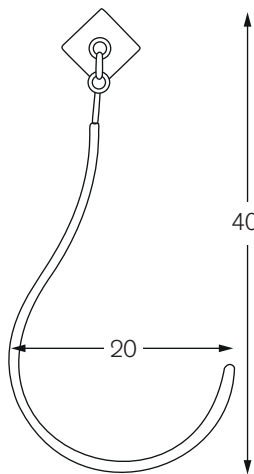

ACCESORIES

All dimensions in millimetres unless otherwise stated

HOLDBACKS

Ball and Basket Post Holdback

Dimensions for all Metal Holdbacks
(available with every finial except Stooper and Spear)

Recess
(only available with
the ball finial)

Swing Arm Holdback

Large Wooden Holdback

Small Wooden Holdback

DRAW RODS

Cage

Ball

PORTIERE RODS

For use over doors and with dormer windows
Hinge plate, pole, finial, rings and 2 x rests