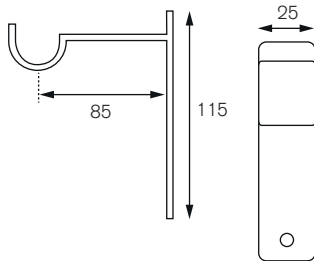

35MM WOODEN POLES

All dimensions in millimetres unless otherwise stated

FINIALS

POLE PACKS

- 1.2m/47" pack (pole, 2 brackets, 2 finials, 12 rings, screws)
- 1.5m/59" pack (pole, 2 brackets, 2 finials, 16 rings, screws)
- 1.8m/71" pack (pole, 2 brackets, 2 finials, 18 rings, screws)
- 2.4m/94" pack (pole, 3 brackets, 2 finials, 24 rings, screws)
- 3.0m/118" pack (2 poles, 3 brackets, 2 finials, 30 rings, screws)
- 3.6m/142" pack (2 poles, 3 brackets, 2 finials, 36 rings, screws)

POLE PACK LENGTH

Maximum single pole length 2.4m span without central bracket 1.8m/71"

Ring Size/Drop

BRACKETS

Woodern Recess Bracket

Metal Recess Bracket

Wooden Cup Bracket

Wooden Extension Block

Standard Metal Pole End Bracket

Standard Metal Pole Centre Bracket

Metal Ceiling Fix Bracket

Extension End Bracket

Extension Centre Bracket

Adjustable Loop End Bracket

Adjustable Loop Centre Bracket

Chrome/Brass End Bracket