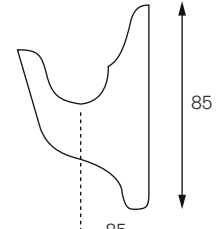

Flat Wooden Bracket