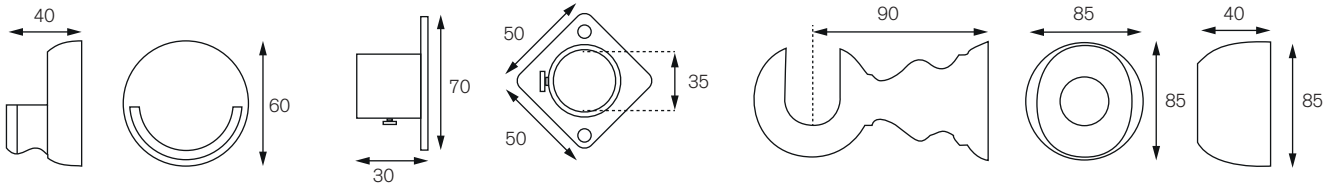

35MM WOODEN POLES

All dimensions in millimetres unless otherwise stated

FINIALS

POLE PACKS

- 1.2m/47" pack (pole, 2 brackets, 2 finials, 12 rings, screws)
- 1.5m/59" pack (pole, 2 brackets, 2 finials, 16 rings, screws)
- 1.8m/71" pack (pole, 2 brackets, 2 finials, 18 rings, screws)
- 2.4m/94" pack (pole, 3 brackets, 2 finials, 24 rings, screws)
- 3.0m/118" pack (2 poles, 3 brackets, 2 finials, 30 rings, screws)
- 3.6m/142" pack (2 poles, 3 brackets, 2 finials, 36 rings, screws)

POLE PACK LENGTH

Maximum single pole length 2.4m span without central bracket 1.8m/71"

Ring Size/Drop

BRACKETS

Woodern Recess Bracket

Metal Recess Bracket

Wooden Cup Bracket

Wooden Extension Block