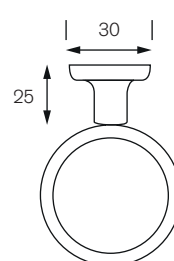

35MM WOODEN POLES

All dimensions in millimetres unless otherwise stated

FINIALS

POLE PACKS

- 1.2m/47" pack (pole, 2 brackets, 2 finials, 12 rings, screws)
- 1.5m/59" pack (pole, 2 brackets, 2 finials, 16 rings, screws)
- 1.8m/71" pack (pole, 2 brackets, 2 finials, 18 rings, screws)
- 2.4m/94" pack (pole, 3 brackets, 2 finials, 24 rings, screws)
- 3.0m/118" pack (2 poles, 3 brackets, 2 finials, 30 rings, screws)
- 3.6m/142" pack (2 poles, 3 brackets, 2 finials, 36 rings, screws)

POLE PACK LENGTH

Maximum single pole length 2.4m span without central bracket 1.8m/71"

Ring Size/Drop

BRACKETS

Woodern Recess Bracket

Metal Recess Bracket

Wooden Cup Bracket

Wooden Extension Block

Standard Metal Pole End Bracket

Standard Metal Pole Centre Bracket

Metal Ceiling Fix Bracket

Extension End Bracket

Extension Centre Bracket

Adjustable Loop End Bracket

Adjustable Loop Centre Bracket

Chrome/Brass End Bracket