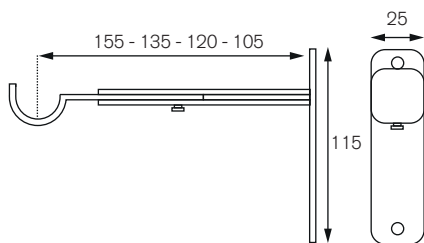

Extension End Bracket