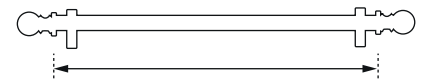

35MM WOODEN POLES

All dimensions in millimetres unless otherwise stated

FINIALS

POLE PACKS

- 1.2m/47" pack (pole, 2 brackets, 2 finials, 12 rings, screws)
- 1.5m/59" pack (pole, 2 brackets, 2 finials, 16 rings, screws)
- 1.8m/71" pack (pole, 2 brackets, 2 finials, 18 rings, screws)
- 2.4m/94" pack (pole, 3 brackets, 2 finials, 24 rings, screws)
- 3.0m/118" pack (2 poles, 3 brackets, 2 finials, 30 rings, screws)
- 3.6m/142" pack (2 poles, 3 brackets, 2 finials, 36 rings, screws)

POLE PACK LENGTH

Maximum single pole length 2.4m span without central bracket 1.8m/71"

Ring Size/Drop

BRACKETS

Woodern Recess Bracket

Metal Recess Bracket

Wooden Cup Bracket

Wooden Extension Block