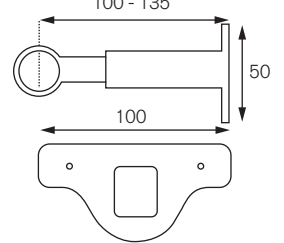

35MM WOODEN POLES

All dimensions in millimetres unless otherwise stated

FINIALS

POLE PACKS

- 1.2m/47" pack (pole, 2 brackets, 2 finials, 12 rings, screws)
- 1.5m/59" pack (pole, 2 brackets, 2 finials, 16 rings, screws)
- 1.8m/71" pack (pole, 2 brackets, 2 finials, 18 rings, screws)
- 2.4m/94" pack (pole, 3 brackets, 2 finials, 24 rings, screws)
- 3.0m/118" pack (2 poles, 3 brackets, 2 finials, 30 rings, screws)
- 3.6m/142" pack (2 poles, 3 brackets, 2 finials, 36 rings, screws)

POLE PACK LENGTH

Maximum single pole length 2.4m span without central bracket 1.8m/71"

Ring Size/Drop

BRACKETS

Woodern Recess Bracket

Metal Recess Bracket

Wooden Cup Bracket

Wooden Extension Block

Standard Metal Pole End Bracket

Standard Metal Pole Centre Bracket

Metal Ceiling Fix Bracket

Extension End Bracket

Extension Centre Bracket

Adjustable Loop End Bracket

Adjustable Loop Centre Bracket

Chrome/Brass End Bracket