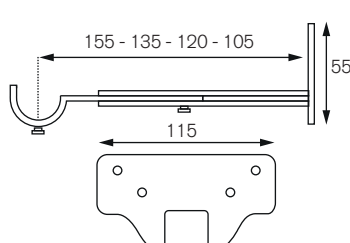

35MM WOODEN POLES

All dimensions in millimetres unless otherwise stated

FINIALS

POLE PACKS

- 1.2m/47" pack (pole, 2 brackets, 2 finials, 12 rings, screws)
- 1.5m/59" pack (pole, 2 brackets, 2 finials, 16 rings, screws)
- 1.8m/71" pack (pole, 2 brackets, 2 finials, 18 rings, screws)
- 2.4m/94" pack (pole, 3 brackets, 2 finials, 24 rings, screws)
- 3.0m/118" pack (2 poles, 3 brackets, 2 finials, 30 rings, screws)
- 3.6m/142" pack (2 poles, 3 brackets, 2 finials, 36 rings, screws)

POLE PACK LENGTH

Maximum single pole length 2.4m span without central bracket 1.8m/71"

Ring Size/Drop

BRACKETS

Woodern Recess Bracket

Metal Recess Bracket

Wooden Cup Bracket

Wooden Extension Block

Standard Metal Pole End Bracket

Standard Metal Pole Centre Bracket

Metal Ceiling Fix Bracket

Extension End Bracket

Extension Centre Bracket

Adjustable Loop End Bracket

Adjustable Loop Centre Bracket

Chrome/Brass End Bracket