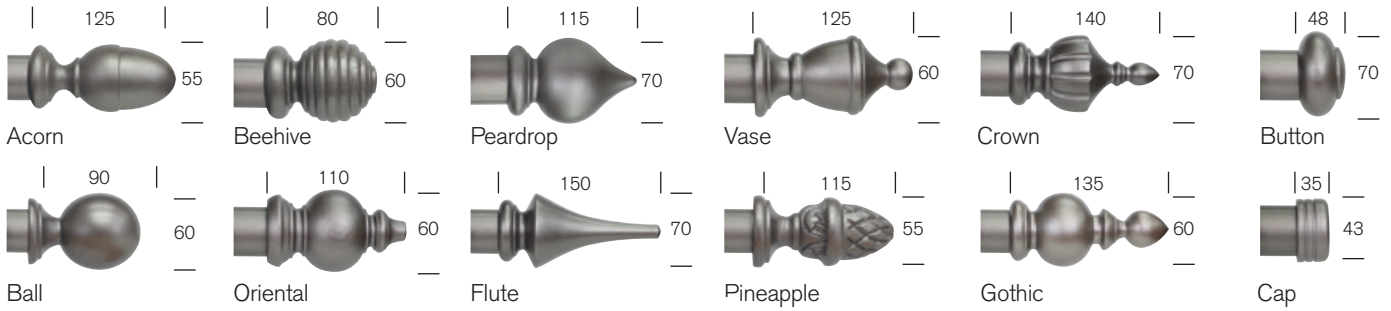

35MM WOODEN POLES

All dimensions in millimetres unless otherwise stated

FINIALS

POLE PACKS

- 1.2m/47" pack (pole, 2 brackets, 2 finials, 12 rings, screws)
- 1.5m/59" pack (pole, 2 brackets, 2 finials, 16 rings, screws)
- 1.8m/71" pack (pole, 2 brackets, 2 finials, 18 rings, screws)
- 2.4m/94" pack (pole, 3 brackets, 2 finials, 24 rings, screws)
- 3.0m/118" pack (2 poles, 3 brackets, 2 finials, 30 rings, screws)
- 3.6m/142" pack (2 poles, 3 brackets, 2 finials, 36 rings, screws)

POLE PACK LENGTH

Maximum single pole length 2.4m span without central bracket 1.8m/71"

Ring Size/Drop

BRACKETS

Woodern Recess Bracket

Metal Recess Bracket

Wooden Cup Bracket

Wooden Extension Block

Standard Metal Pole End Bracket

Standard Metal Pole Centre Bracket

Metal Ceiling Fix Bracket

Extension End Bracket

Extension Centre Bracket

Adjustable Loop End Bracket

Adjustable Loop Centre Bracket

Chrome/Brass End Bracket