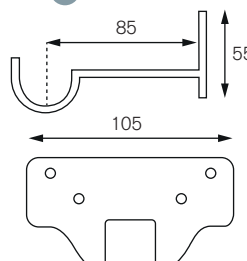

35MM WOODEN POLES

All dimensions in millimetres unless otherwise stated

FINIALS

POLE PACKS

- 1.2m/47" pack (pole, 2 brackets, 2 finials, 12 rings, screws)
- 1.5m/59" pack (pole, 2 brackets, 2 finials, 16 rings, screws)
- 1.8m/71" pack (pole, 2 brackets, 2 finials, 18 rings, screws)
- 2.4m/94" pack (pole, 3 brackets, 2 finials, 24 rings, screws)
- 3.0m/118" pack (2 poles, 3 brackets, 2 finials, 30 rings, screws)
- 3.6m/142" pack (2 poles, 3 brackets, 2 finials, 36 rings, screws)

POLE PACK LENGTH

Maximum single pole length 2.4m span without central bracket 1.8m/71"

Ring Size/Drop

BRACKETS

Woodern Recess Bracket

Metal Recess Bracket

Wooden Cup Bracket

Wooden Extension Block

Standard Metal Pole End Bracket

Standard Metal Pole Centre Bracket

Metal Ceiling Fix Bracket

Extension End Bracket

Extension Centre Bracket

Adjustable Loop End Bracket

Adjustable Loop Centre Bracket

Chrome/Brass End Bracket