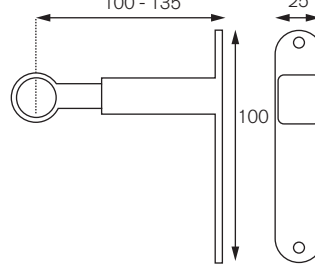

35MM WOODEN POLES

All dimensions in millimetres unless otherwise stated

FINIALS

POLE PACKS

- 1.2m/47" pack (pole, 2 brackets, 2 finials, 12 rings, screws)
- 1.5m/59" pack (pole, 2 brackets, 2 finials, 16 rings, screws)
- 1.8m/71" pack (pole, 2 brackets, 2 finials, 18 rings, screws)
- 2.4m/94" pack (pole, 3 brackets, 2 finials, 24 rings, screws)
- 3.0m/118" pack (2 poles, 3 brackets, 2 finials, 30 rings, screws)
- 3.6m/142" pack (2 poles, 3 brackets, 2 finials, 36 rings, screws)

POLE PACK LENGTH

Maximum single pole length 2.4m span without central bracket 1.8m/71"

Ring Size/Drop

BRACKETS

Woodern Recess Bracket

Metal Recess Bracket

Wooden Cup Bracket

Wooden Extension Block

Standard Metal Pole End Bracket

Standard Metal Pole Centre Bracket

Metal Ceiling Fix Bracket

Extension End Bracket

Extension Centre Bracket

Adjustable Loop End Bracket

Adjustable Loop Centre Bracket

Chrome/Brass End Bracket