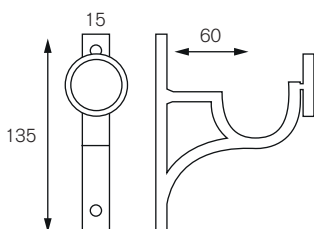

35MM WOODEN POLES

All dimensions in millimetres unless otherwise stated

FINIALS

POLE PACKS

- 1.2m/47" pack (pole, 2 brackets, 2 finials, 12 rings, screws)
- 1.5m/59" pack (pole, 2 brackets, 2 finials, 16 rings, screws)
- 1.8m/71" pack (pole, 2 brackets, 2 finials, 18 rings, screws)
- 2.4m/94" pack (pole, 3 brackets, 2 finials, 24 rings, screws)
- 3.0m/118" pack (2 poles, 3 brackets, 2 finials, 30 rings, screws)
- 3.6m/142" pack (2 poles, 3 brackets, 2 finials, 36 rings, screws)

POLE PACK LENGTH

Maximum single pole length 2.4m span without central bracket 1.8m/71"

Ring Size/Drop

BRACKETS

Woodern Recess Bracket

Metal Recess Bracket

Wooden Cup Bracket

Wooden Extension Block

Standard Metal Pole End Bracket

Standard Metal Pole Centre Bracket

Metal Ceiling Fix Bracket

Extension End Bracket

Extension Centre Bracket

Adjustable Loop End Bracket

Adjustable Loop Centre Bracket

Chrome/Brass End Bracket