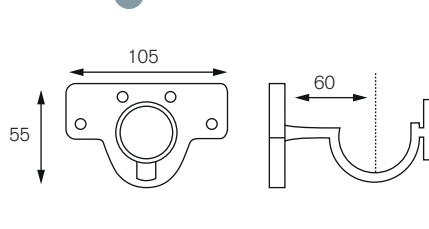

35MM WOODEN POLES

All dimensions in millimetres unless otherwise stated

FINIALS

POLE PACKS

- 1.2m/47" pack (pole, 2 brackets, 2 finials, 12 rings, screws)
- 1.5m/59" pack (pole, 2 brackets, 2 finials, 16 rings, screws)
- 1.8m/71" pack (pole, 2 brackets, 2 finials, 18 rings, screws)
- 2.4m/94" pack (pole, 3 brackets, 2 finials, 24 rings, screws)
- 3.0m/118" pack (2 poles, 3 brackets, 2 finials, 30 rings, screws)
- 3.6m/142" pack (2 poles, 3 brackets, 2 finials, 36 rings, screws)

POLE PACK LENGTH

Maximum single pole length 2.4m span without central bracket 1.8m/71"

Ring Size/Drop

BRACKETS

Woodern Recess Bracket

Metal Recess Bracket

Wooden Cup Bracket

Wooden Extension Block

Standard Metal Pole End Bracket

Standard Metal Pole Centre Bracket

Metal Ceiling Fix Bracket

Extension End Bracket

Extension Centre Bracket

Adjustable Loop End Bracket

Adjustable Loop Centre Bracket

Chrome/Brass End Bracket