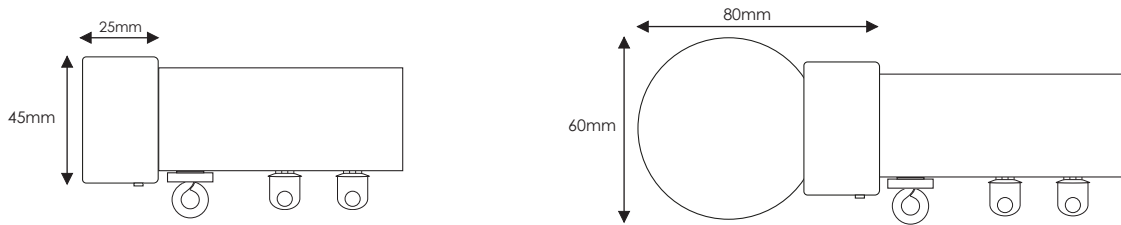

Round38 Tracks

All dimensions in millimetres unless otherwise stated

TRACK PACKS

- **1.5m/59" Pack**
  (1 x Track, 3 x Bracket, 2 x End Cap Finials, 22 x Gliders, 2 x End Stops)
- **1.8m/71" Pack**
  (1 x Track, 4 x Bracket, 2 x End Cap Finials, 26 x Gliders, 2 x End Stops)
- **2.4m/94" Pack**
  (1 x Track, 5 x Bracket, 2 x End Cap Finials, 34 x Gliders, 2 x End Stops)
- **3.0m/118" Pack**
  (1 x Track, 6 x Bracket, 2 x End Cap Finials, 42 x Gliders, 2 x End Stops)
- **3.6m/142" Pack**
  (2 x 1.8m Tracks, 7 x Bracket, 2 x End Cap Finials, 50 x Gliders, 2 x End Stops, 1 x Joiner/Cover)
- **4.8m/189" Pack**
  (2 x 2.4m Tracks, 9 x Bracket, 2 x End Cap Finials, 68 x Gliders, 2 x End Stops, 1 x Joiner/Cover)
- **6.0m/236" Pack**
  (2 x 3.0m Tracks, 11 x Bracket, 2 x End Cap Finials, 84 x Gliders, 2 x End Stops, 1 x Joiner/Cover)
- **7.2m/283" Pack**
  (3 x 2.4m Tracks, 13 x Bracket, 2 x End Cap Finials, 100 x Gliders, 2 x End Stops, 2 x Joiner/Covers)
- **9.0m/354" Pack**
  (3 x 3.0m Tracks, 16 x Bracket, 2 x End Cap Finials, 126 x Gliders, 2 x End Stops, 2 x Joiner/Covers)

FINIALS

BRACKETS