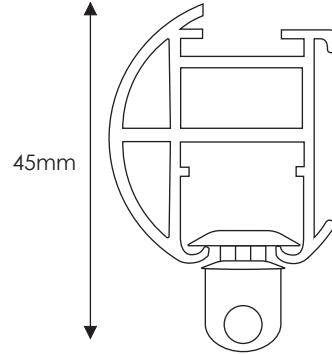

# Round38 Tracks

All dimensions in millimetres unless otherwise stated

## TRACK PACKS

- 1.5m/59" Pack**  
(1 x Track, 3 x Bracket, 2 x End Cap Finials, 22 x Gliders, 2 x End Stops)
- 1.8m/71" Pack**  
(1 x Track, 4 x Bracket, 2 x End Cap Finials, 26 x Gliders, 2 x End Stops)
- 2.4m/94" Pack**  
(1 x Track, 5 x Bracket, 2 x End Cap Finials, 34 x Gliders, 2 x End Stops)
- 3.0m/118" Pack**  
(1 x Track, 6 x Bracket, 2 x End Cap Finials, 42 x Gliders, 2 x End Stops)
- 3.6m/142" Pack**  
(2 x 1.8m Tracks, 7 x Bracket, 2 x End Cap Finials, 50 x Gliders, 2 x End Stops, 1 x Joiner/Cover)
- 4.8m/189" Pack**  
(2 x 2.4m Tracks, 9 x Bracket, 2 x End Cap Finials, 68 x Gliders, 2 x End Stops, 1 x Joiner/Cover)
- 6.0m/236" Pack**  
(2 x 3.0m Tracks, 11 x Bracket, 2 x End Cap Finials, 84 x Gliders, 2 x End Stops, 1 x Joiner/Cover)
- 7.2m/283" Pack**  
(3 x 2.4m Tracks, 13 x Bracket, 2 x End Cap Finials, 100 x Gliders, 2 x End Stops, 2 x Joiner/Covers)
- 9.0m/354" Pack**  
(3 x 3.0m Tracks, 16 x Bracket, 2 x End Cap Finials, 126 x Gliders, 2 x End Stops, 2 x Joiner/Covers)