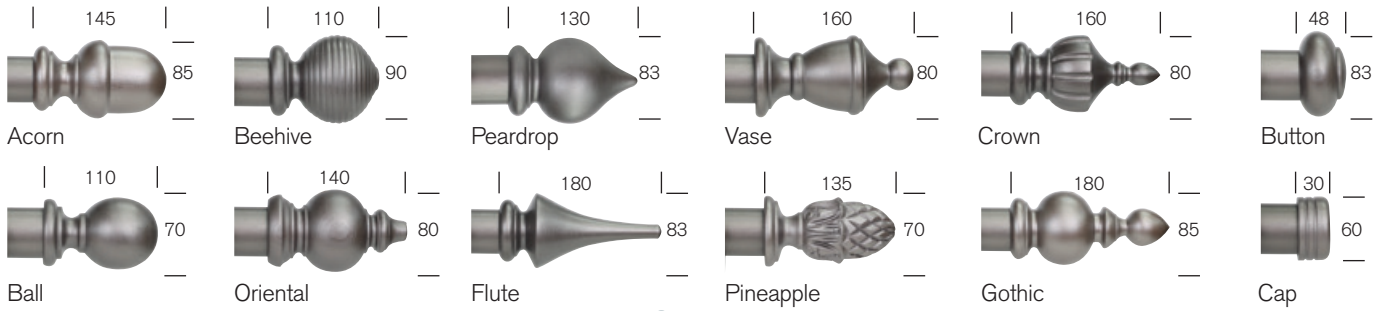

50MM WOODEN POLES

All dimensions in millimetres unless otherwise stated

FINIALS

POLE PACKS

- 1.2m/47" Pole Pack (2 brackets, 2 finials, pole, 12 rings, screws)
- 1.5m/59" Pole Pack (2 brackets, 2 finials, pole, 16 rings, screws)
- 1.8m/71" Pole Pack (2 brackets, 2 finials, pole, 18 rings, screws)
- 2.4m/94" Pole Pack (2 brackets, 2 finials, pole, 24 rings, screws)
- 3.0m/118" Pole Pack (3 brackets, 2 finials, 2 poles, 30 rings, screws)
- 3.6m/142" Pole Pack (3 brackets, 2 finials, 2 poles, 36 rings, screws)
- 4.8m/189" Pole Pack (3 brackets, 2 finials, 2 poles, 48 rings, screws)

POLE PACK LENGTH

Maximum single pole length/span without central bracket 2.4m/94"

BRACKETS