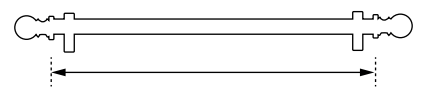

50MM WOODEN POLES

All dimensions in millimetres unless otherwise stated

FINIALS

POLE PACKS

- 1.2m/47" Pole Pack (2 brackets, 2 finials, pole, 12 rings, screws)
- 1.5m/59" Pole Pack (2 brackets, 2 finials, pole, 16 rings, screws)
- 1.8m/71" Pole Pack (2 brackets, 2 finials, pole, 18 rings, screws)
- 2.4m/94" Pole Pack (2 brackets, 2 finials, pole, 24 rings, screws)
- 3.0m/118" Pole Pack (3 brackets, 2 finials, 2 poles, 30 rings, screws)
- 3.6m/142" Pole Pack (3 brackets, 2 finials, 2 poles, 36 rings, screws)
- 4.8m/189" Pole Pack (3 brackets, 2 finials, 2 poles, 48 rings, screws)

POLE PACK LENGTH

Maximum single pole length/span without central bracket 2.4m/94"

BRACKETS