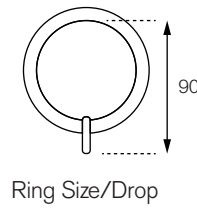

50MM WOODEN POLES

All dimensions in millimetres unless otherwise stated

FINIALS

POLE PACKS

- 1.2m/47" Pole Pack (2 brackets, 2 finials, pole, 12 rings, screws)
- 1.5m/59" Pole Pack (2 brackets, 2 finials, pole, 16 rings, screws)
- 1.8m/71" Pole Pack (2 brackets, 2 finials, pole, 18 rings, screws)
- 2.4m/94" Pole Pack (2 brackets, 2 finials, pole, 24 rings, screws)
- 3.0m/118" Pole Pack (3 brackets, 2 finials, 2 poles, 30 rings, screws)
- 3.6m/142" Pole Pack (3 brackets, 2 finials, 2 poles, 36 rings, screws)
- 4.8m/189" Pole Pack (3 brackets, 2 finials, 2 poles, 48 rings, screws)

POLE PACK LENGTH

Maximum single pole length/span without central bracket 2.4m/94"

BRACKETS