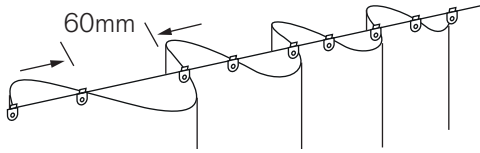

SURF 60

60mm separated glider cord, track length required for single and pair of curtains

Track length, mm	Single	Pair
	Number of gliders	Number of gliders
900	16	10
1020	18	10
1140	20	12
1260	22	12
1380	24	14
1500	26	14
1620	28	16
1740	30	16
1860	32	18
1980	34	18
2100	36	20
2220	38	20
2340	40	22
2460	42	22
2580	44	24

Track length, mm	Single curtains	Pair of curtains
	Number of gliders	Number of gliders
2700	46	24
2820	48	26
2940	50	26
3060	52	28
3180	54	28
3300	56	30
3420	58	30
3520	60	32
3660	62	32
3780	64	34
3900	66	34
4020	68	36
4120	70	36
4260	72	38
4380	74	38
4500	76	40
4620	78	40
4740	80	42
4860	82	42
4980	84	44
5100	86	44
5220	88	46
5340	90	46
5460	92	48
5580	94	48
5700	96	50
5820	98	50
5940	100	52