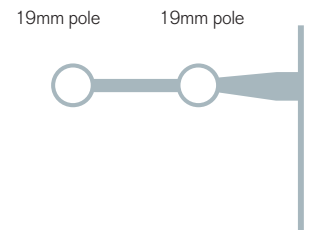

METAL POLE ACCESSORIES

All Holdbacks each £28.80
Draw Rods (Ball and Cage only) £24 each

Portiere / Dormer Rods complete kit including rings and any finial £98.40

DOUBLE POLE PACKS

19mm / 19mm

			£
1.5m	2 poles	Includes 2 brackets, 32 rings	117.60
2.0m	2 poles	Includes 2 brackets, 40 rings	139.20
2.4m	2 poles	Includes 3 brackets, 48 rings	187.20
3.0m	4 poles	Includes 3 brackets, 60 rings	216
4.0m	4 poles	Includes 3 brackets, 80 rings	259.20

To complete pack price add: £12 per Curl / Ball / Blond Wood Ball / Collar / Stopper finial
£24 per Cage / Basket / Spear / Barrel finial

32mm / 19mm

			£
1.5m	2 poles	Includes 2 brackets, 32 rings	153.60
2.0m	2 poles	Includes 2 brackets, 40 rings	184.80
2.4m	2 poles	Includes 3 brackets, 48 rings	240
3.0m	4 poles	Includes 3 brackets, 60 rings	283.20
4.0m	4 poles	Includes 3 brackets, 80 rings	350.40

To complete pack price add: **Front pole 32mm** £19.20 per Ball / Blond Wooden Ball / Collar / Stopper finial or £38.40 per Cage / Basket / Spear / Barrel finial
Back pole 19mm £12 per Curl / Ball / Blond Wood Ball / Collar / Stopper finial or £24 per Cage / Basket / Spear / Barrel finial

19MM METAL POLES FOR BAY WINDOWS

The prices listed below include a 19mm metal pole bent to fit your customer's needs up to 4.8m / 189" long, a choice of 9 finials and as many 'C' rings and brackets that your particular job requires.

	£
1 bend	P.O.A
2 bends	264
4 bends	348
6 bends	432

The above prices may not cover all your customers requirements. Please do not hesitate to contact us for a specific quote.

FRENCH STYLE POLES

	£
Up to 2m span (includes 2 x 2m poles with bend, 2 end brackets, centre joiner, 2 locking collars, 20 rings)	132
Up to 4m span (includes 2 x 2.4 m poles with bend, 2 end brackets, centre joiner with wall support, 2 locking collars, 40 rings)	160.80