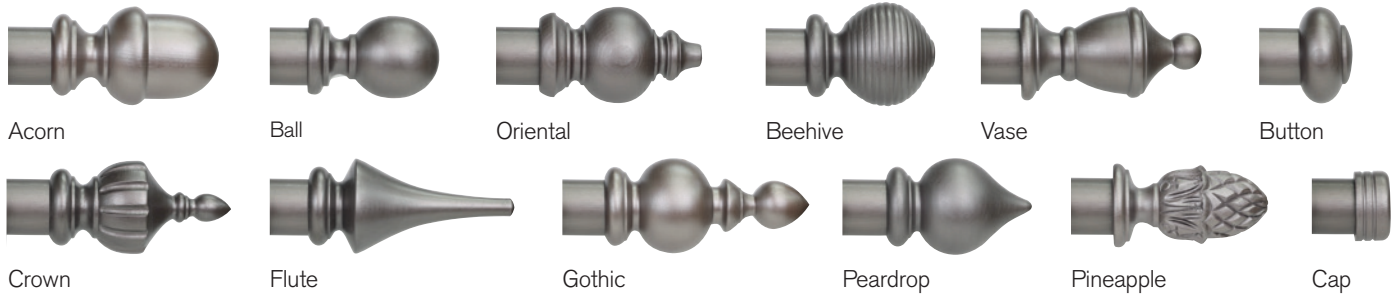

RETAIL PRICES inc VAT 2022

FINIALS

COMPLETE BALL FINIAL PACKS

 <p>Pack length excludes finials</p>	35mm		50mm		63mm	
	Standard with wooden cup bracket		Standard with Bronze or Pewter metal brackets		Standard with Bronze or Pewter metal brackets	
	Stained / Painted	Metallic / Lined / Washed	Stained / Painted	Metallic / Lined / Washed	Stained / Painted	Metallic / Lined / Washed
	£	£	£	£	£	£
1.5m/59" pack (pole, 2 brackets, 2 Ball finials, 16 rings)	108	151.20	163.20	228	292.80	362.40
1.8m/71" pack (pole, 2 brackets, 2 Ball finials, 18 rings)	127.20	175.20	196.80	268.80	343.20	422.40
2.4m/94" pack (pole, 2 brackets, [3 on 35mm pole], 2 Ball finials, 24 rings)	165.60	230.40	252	348	441.60	547.20
3.0m/118" pack (2 poles, 3 brackets, 2 Ball finials, 30 rings)	194.40	271.20	292.80	400.80	540	662.40
3.6m/142" pack (2 poles, 3 brackets, 2 Ball finials, 36 rings)	232.80	321.60	362.40	492	640.80	787.20
4.8m/189" pack (2 poles, 3 brackets, 2 Ball finials, 48 rings)	n/a	n/a	472.80	650.40	837.60	1036.80
Additional cost to above pack price: Chrome, brass or adjustable loop brackets	+24	+24	+28.80	+28.80	+33.60	+33.60
Wooden cup brackets per set	std	std	+19.20	+28.80	+19.20	+28.80
Wooden flat brackets per set	n/a	n/a	+19.20	+28.80	+19.20	+28.80
Finials per pair (Gothic / Acorn / Oriental / Vase / Beehive / Flute / Peardrop / Button / Pineapple / Crown)	+19.20	+19.20	+26.40	+26.40	+33.60	+33.60
	Max span between brackets 1.8m. Max single pole length 2.4m		Max span between brackets 2.4m Max single pole length 2.4m			