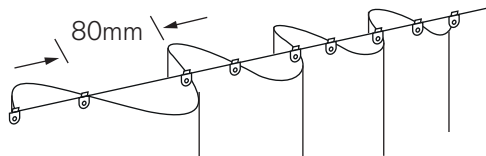

SURF 80

Use surf 80 rather than surf 60 to reduce the curtain stackback

Use 75-110 extension brackets for surf 80

Track length, mm	Single curtain	Pair of curtains
	Number of gliders	Number of gliders
880	12	8
1040	14	8
1200	16	10
1360	18	10
1520	20	12
1680	22	12
1840	24	14
2000	26	14
2160	28	16
2320	30	16
2480	32	18

Track length, mm	Single curtain	Pair of curtains
	Number of gliders	Number of gliders
2640	34	18
2800	36	20
2960	38	20
3120	40	22
3280	42	22
3440	44	24
3600	46	24
3760	48	26
3920	50	26
4080	52	28
4240	54	28
4400	56	30
4560	58	30
4720	60	32
4880	62	32
5040	64	34
5200	66	34
5360	68	36
5520	70	36
5680	72	38
5840	74	38
6000	76	40