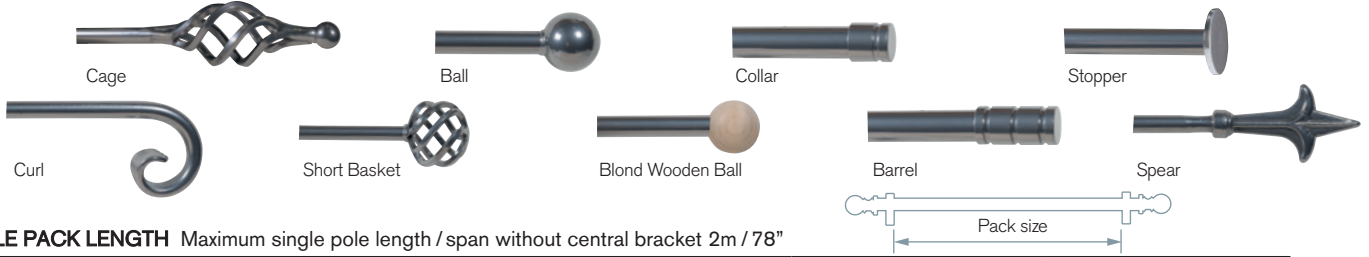

METAL POLES

19MM DIAMETER

POLE PACK LENGTH Maximum single pole length / span without central bracket 2m / 78"

ORDER AS COMPLETE PACKS	Curl/Ball/Blond Wood Ball/Collar/Stopper finial	Cage/Spear/Basket/ Barrel finial
	£	£
1.5m / 59" pole pack (2 brackets, 2 finials, pole, 16 rings, screws)	81.60	105.60
2.0m / 78" pole pack (2 brackets, 2 finials, pole, 20 rings, screws)	93.60	117.60
2.4m / 94" pole pack (3 brackets, 2 finials, pole, 24 rings, screws)	117.60	141.60
3.0m / 118" pole pack (3 brackets, 2 finials, 2 poles, 30 rings, screws)	132	156
4.0m / 157" pole pack (3 brackets, 2 finials, 2 poles, 40 rings, screws)	153.60	177.60
OR AS SEPARATE COMPONENTS		
1.5m pole only	28.80	
2.0m pole only	36	
2.4m pole only	48	
Curl / Ball / Blond Wooden Ball / Collar / Stopper finials each	12	
Cage / Basket / Spear / Barrel finials each	24	
Standard rings and 'C' rings each	72p	
Standard end and central brackets each	9.60	
Ceiling and recess brackets each	14.40	
Adjustable loop, extension and double pole brackets each	19.20