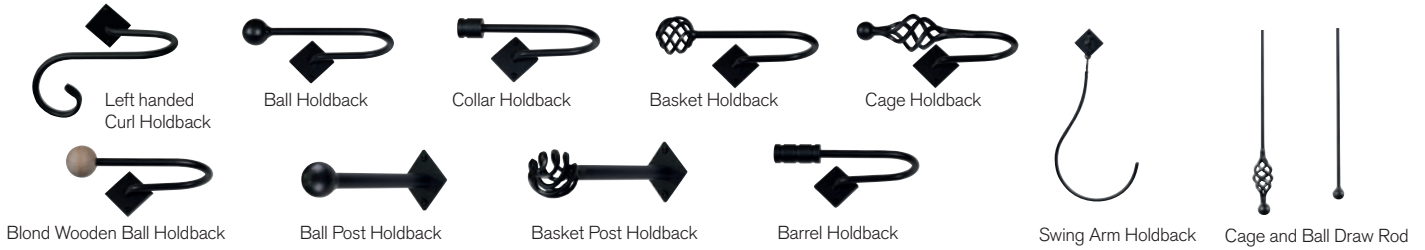

METAL POLE ACCESSORIES

All Holdbacks each £28.80
Draw Rods (Ball and Cage only) £24 each

Portiere / Dormer Rods complete kit including rings and any finial £98.40

DOUBLE POLE PACKS

19mm / 19mm

			£
1.5m	2 poles	Includes 2 brackets, 32 rings	117.60
2.0m	2 poles	Includes 2 brackets, 40 rings	139.20
2.4m	2 poles	Includes 3 brackets, 48 rings	187.20
3.0m	4 poles	Includes 3 brackets, 60 rings	216
4.0m	4 poles	Includes 3 brackets, 80 rings	259.20