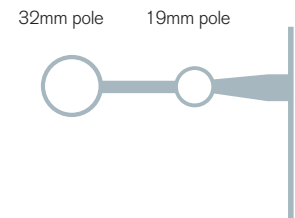

32mm / 19mm

			£
1.5m	2 poles	Includes 2 brackets, 32 rings	153.60
2.0m	2 poles	Includes 2 brackets, 40 rings	184.80
2.4m	2 poles	Includes 3 brackets, 48 rings	240
3.0m	4 poles	Includes 3 brackets, 60 rings	283.20
4.0m	4 poles	Includes 3 brackets, 80 rings	350.40

To complete pack price add: **Front pole 32mm** £19.20 per Ball / Blond Wooden Ball / Collar / Stopper finial or £38.40 per Cage / Basket / Spear / Barrel finial
Back pole 19mm £12 per Curl / Ball / Blond Wood Ball / Collar / Stopper finial or £24 per Cage / Basket / Spear / Barrel finial

19MM METAL POLES FOR BAY WINDOWS

The prices listed below include a 19mm metal pole bent to fit your customer's needs up to 4.8m / 189" long, a choice of 9 finials and as many 'C' rings and brackets that your particular job requires.

	£
1 bend	P.O.A
2 bends	264
4 bends	348
6 bends	432

The above prices may not cover all your customers requirements. Please do not hesitate to contact us for a specific quote.